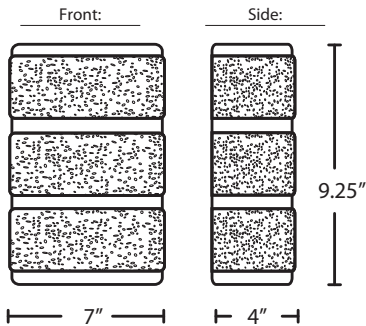

location:
WET

SPECIFICATIONS:

DESCRIPTION

Outdoor wall sconce features handcrafted European glass.

LAMPING

Standard: 75W A19 120V, lamps not included.

DIFFUSER

The 3534 Outdoor Wall fixture is a modern sconce design composed of a transparent glass diffuser, with an interesting bubble pattern blown randomly throughout the glass.

Dimensions are 7" W x 9.25" H x 4" D.

CONSTRUCTION

Stamped Stainless steel fitter. Glass is secured by stainless steel cap set screws.

MOUNTING

Installs directly to a 4" octagonal outlet box, centered on fixture. 75°C supply wire required for incandescent lamping.

LABELS

UL or ETL Listed. Suitable for Wet Locations. May be used in Interior or Exterior applications.

353458
Black/Smoke Bubble